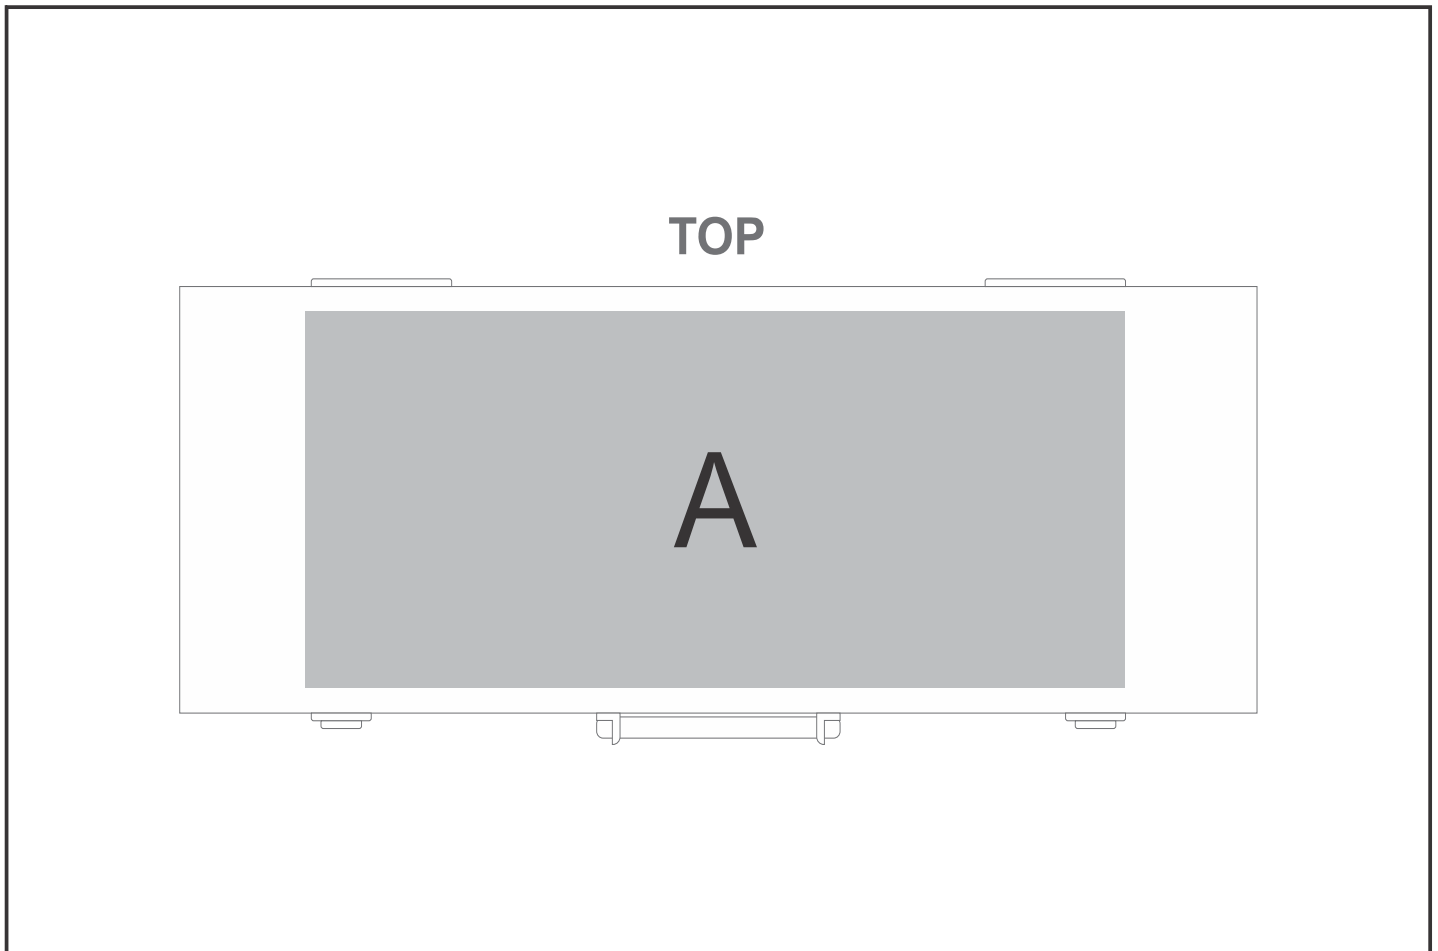

GIFT-17590

Okiyo Yakiniku 5-Piece Braai Set

Need to know:

Includes 1-Position Laser Engraving (setup fees apply)

- **Laser Colour:** Tonal.

- Due to tonal variations in the wood the laser engraving will vary from one item to the next and will likely vary in the same item.

- Texture of Item will affect the quality of Print.

Branding Options:

Position	Branding Method (Branding Code)	No. of Colours	Dimension
A	Laser Engraving (LC)	N/A	350mm wide x 150mm high
A	Screen Print (SC)	1 Colour	300mm wide x 120mm high